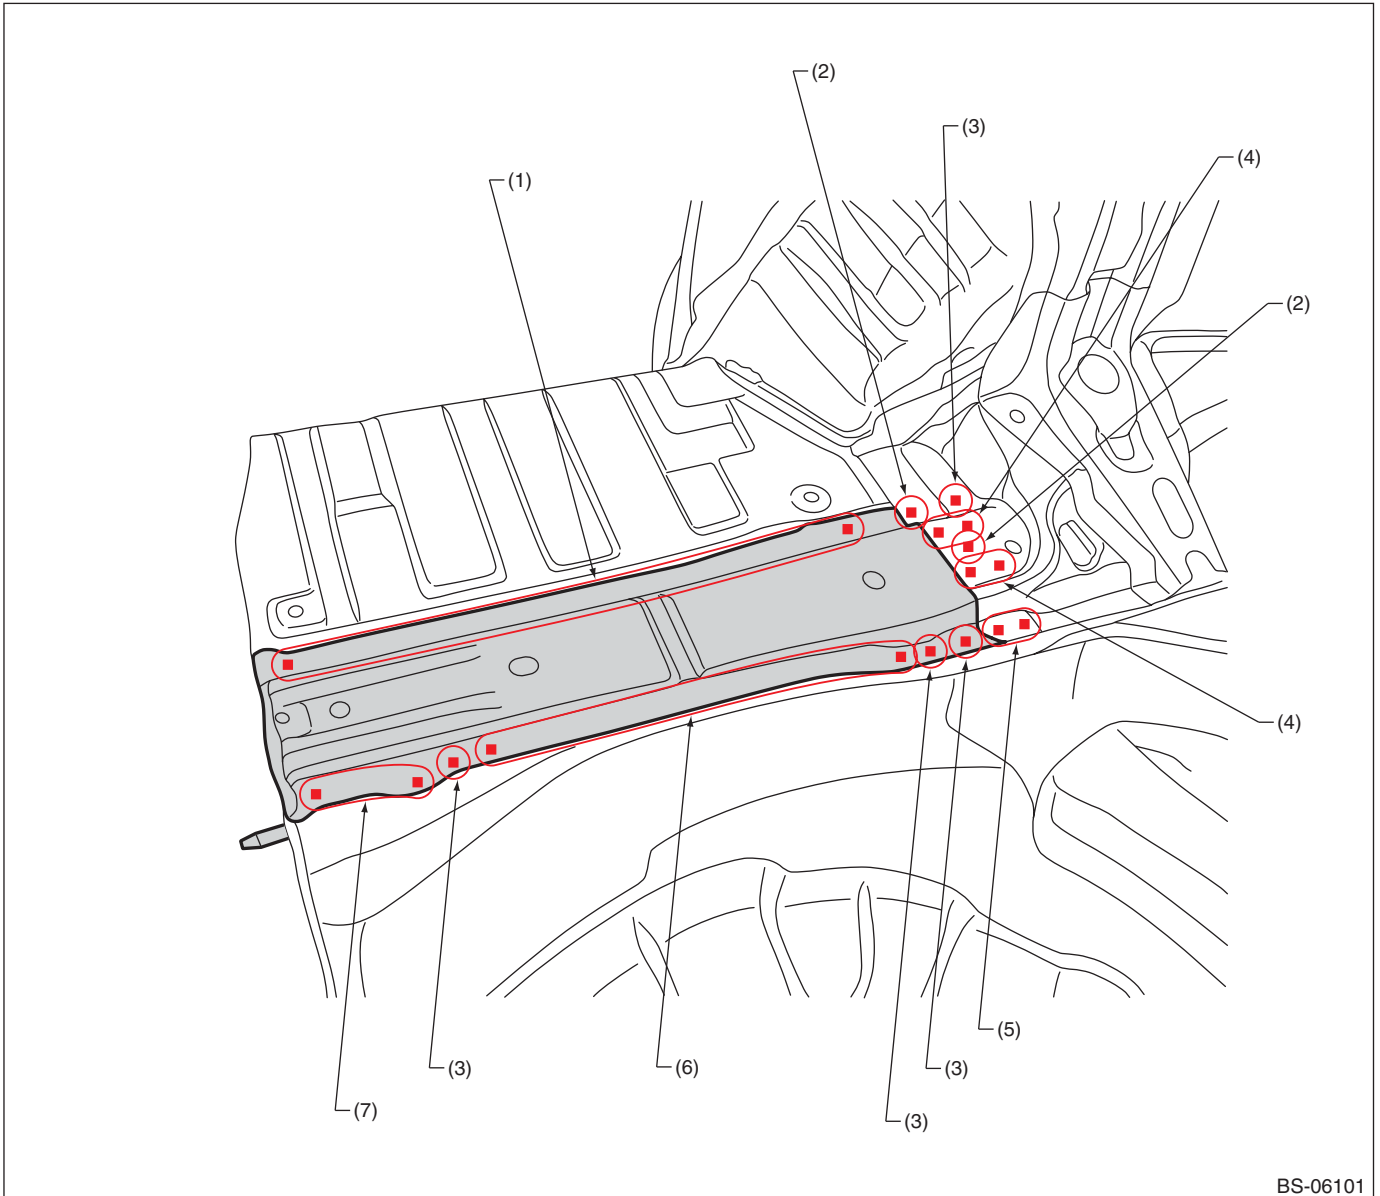

Panel Replacement

B: INSTALLATION

• Overall view

BS-06099

(1) 1 point

(2) 2 points

(3) 1 point (only LH)

Panel Replacement

• Views

BS-06100

(1) 2 points (service)

(2) 1 point

Panel Replacement

BS-06101

(1) 9 points (service)

(2) 1 point

(3) 1 point (service)

(4) 2 points

(5) 2 points (service · matching)

(6) 7 points (service)

(7) 2 points (service)